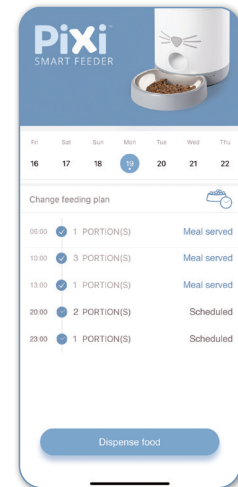

Pixi™

SMART FEEDER

Built-in Wi-fi

Connecting the Catit PIXI™ Smart Feeder to your home's Wi-Fi is child's play, no third party accessories needed.

Free mobile app

Unlike a lot of feeders on the market, the Catit PIXI™ Smart Feeder comes with a free app that does not require a paid subscription to use.

#43752

UPC 0-22517-43752-0
MASTER 6

catit®
CATIT.COM