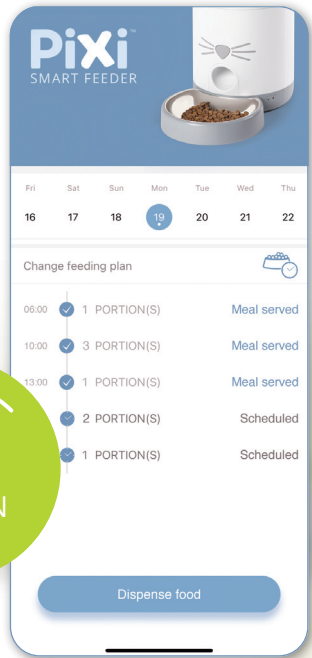

**Large food reservoir**

**Airtight seal for food freshness**

**Stainless steel dish**

**Built-in Wi-Fi**

**Remote control app**  
(no subscription required)

**Feed instantly**

**Schedule feedings**

**Portion control**

**Food refill alert**

**Optional audio alerts**

**Back-up battery**  
± 58h

**Easy to clean**

### Remote-controlled cat food dispenser

With the Catit PIXI™ Smart Feeder, you can schedule your cat's feeding times or dispense food instantly at the press of a button! You don't have to worry about your cat going hungry ever again, with the app's real-time status overview, optional notifications and ability to share with friends and family.