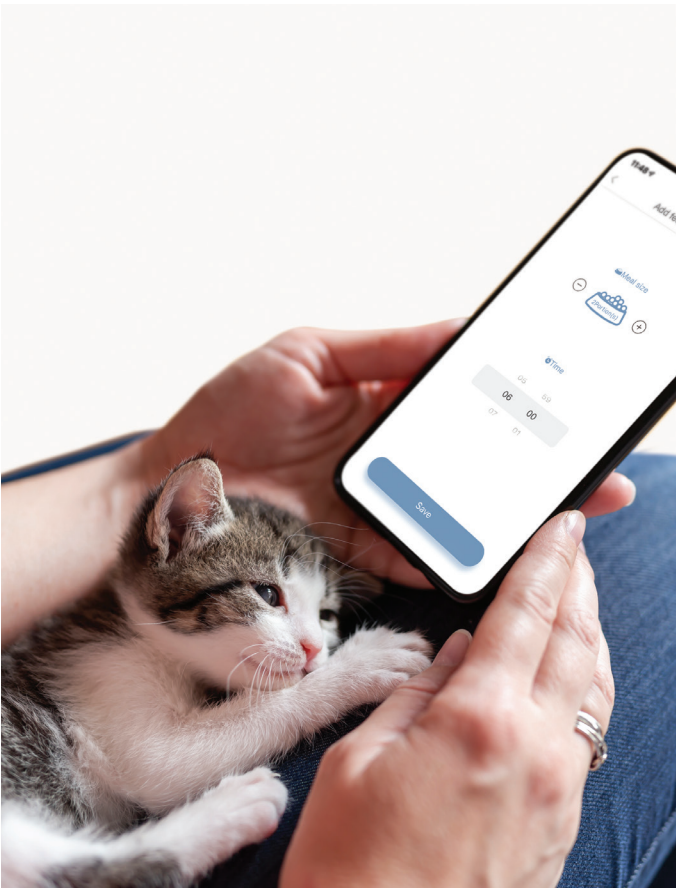

### Feed instantly

Dispense food instantly by pressing the cat nose on the feeder, or using the mobile app. If your cat is a fast learner, this feature can be disabled in the app.

Compatible with all traditional food pellet sizes

# Pixi™

SMART FEEDER

## Portion control

Program the Catit PIXI™ Smart Feeder to dispense just the right amount of food for your cat, using the free Catit PIXI™ mobile app. One meal can consist of one or more portions.