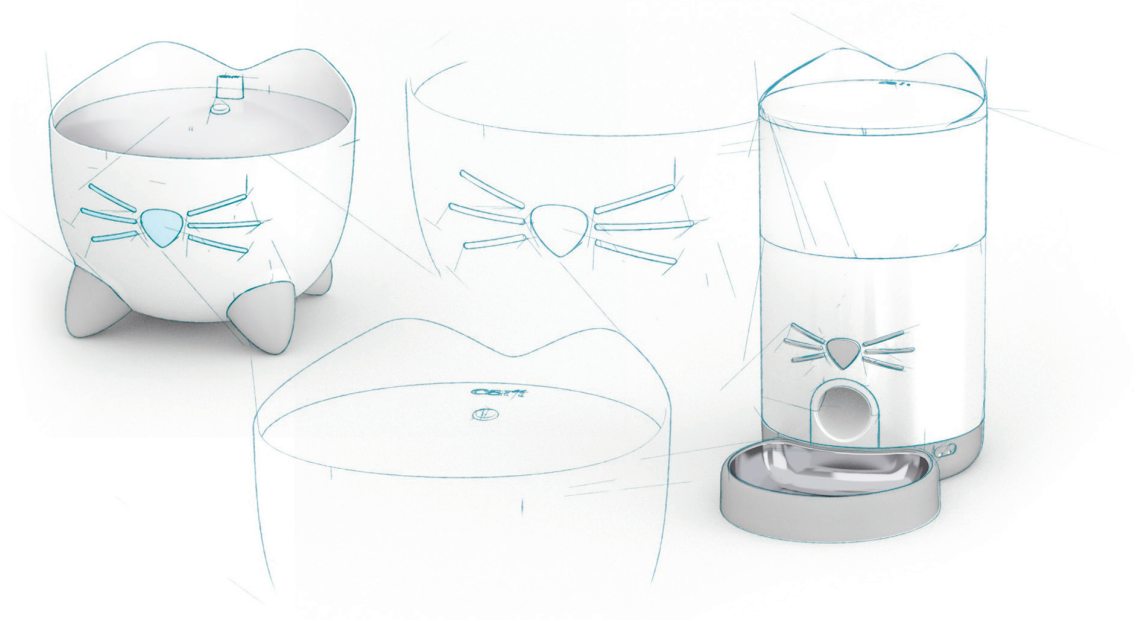

Pixi™

SMART FEEDER

Cute design series by Catit

The Catit PIXI™ range consists of high-end cat supplies with a sleek yet whimsical design, inspired by our adorable office cat Pixi. The special blend of catitude and skill results in unique, user-friendly products.

Cross-category range

Comparable to our popular Catit Senses series, this new product line will continue to grow in the future, with products from various categories that all share their cat-like styling. As with Catit Senses, these products are great as stand-alone items but also pair up beautifully thanks to their design.

Adorable styling

Our many conversations with cat groups have taught us that the 'cute' level in cat supplies is very important to cat parents. Catit PIXI™ products all share cat-like traits, such as a nose with whiskers, ears, and/or tail in some cases. These adorable elements appeal to any audience that is either young at heart or cares for their cat(s) as parents do for their children.

Because of its sleek design, Catit PIXI™ is reminiscent of a high-end fashion line that will tickle anyone's fancy.

PATENT PROTECTED.

catit®
CATIT.COM