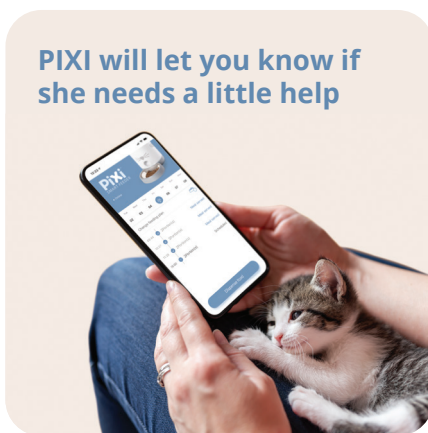

## Smart Feeder

Carefree feeding,  
right on schedule.

PIXI will feed your cat  
according to schedule

PIXI will let you know if  
she needs a little help

Works with all standard  
dry food sizes