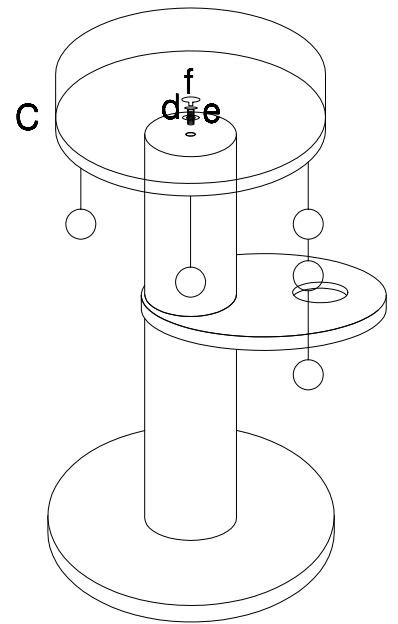

MANUAL

SCRATCHING POST

GABRIEL

SIZE: 60x60x102cm

1

2

3

4