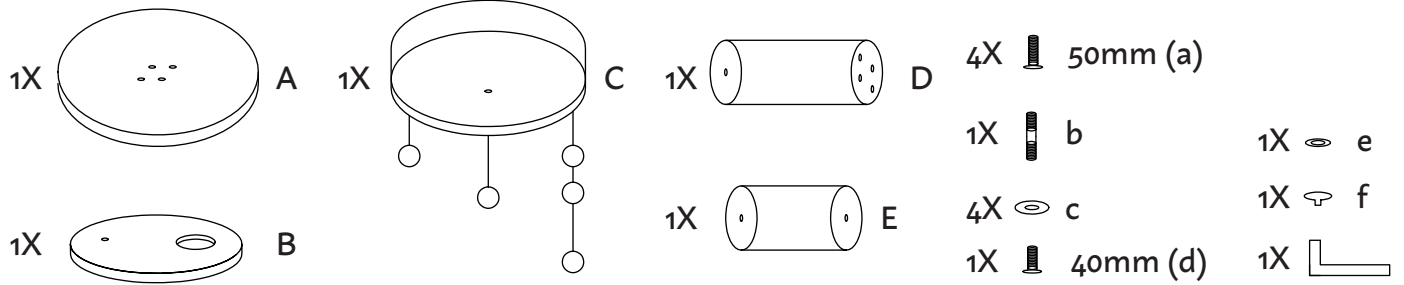

MANUAL

SCRATCHING POST

GABRIEL

SIZE: 60x60x102cm

1

2

3

4