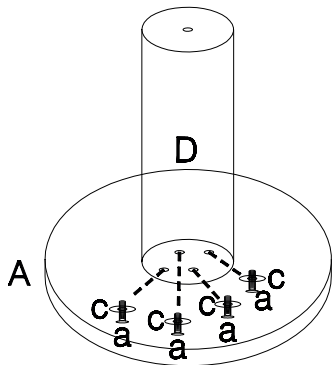

MANUAL

SCRATCHING POST

GABRIEL

SIZE: 60x60x102cm

1

2

3

4