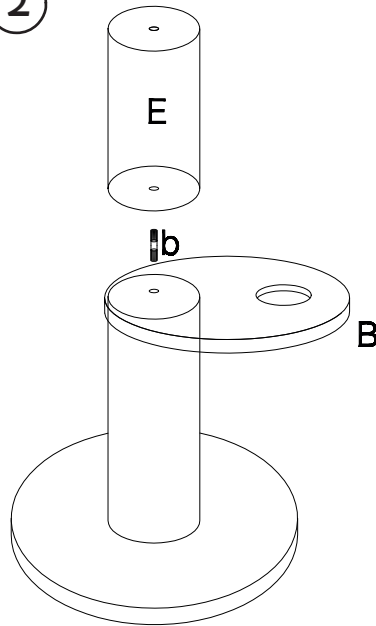

MANUAL

SCRATCHING POST

GABRIEL

SIZE: 60x60x102cm

1

2

3

4