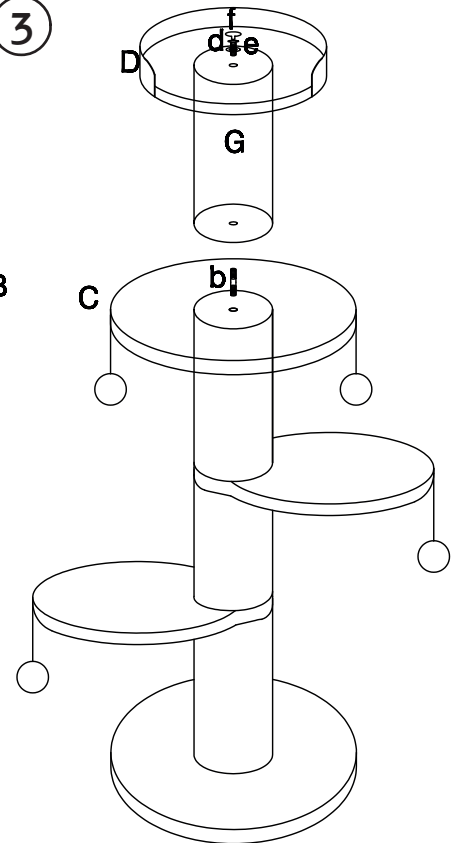

MANUAL

SCRATCHING POST

GIANNI

SIZE: **60x60x147**cm

4X

3X

4X

1X

1X

1X

1X

1

2

3

4