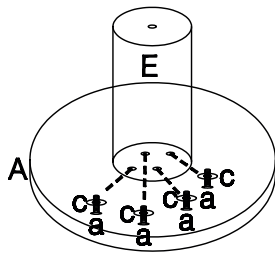

MANUAL

SCRATCHING POST

GIANNI

SIZE: **60x60x147**cm

4X

3X

4X

1X

1X

1X

1X

1

2

3

4