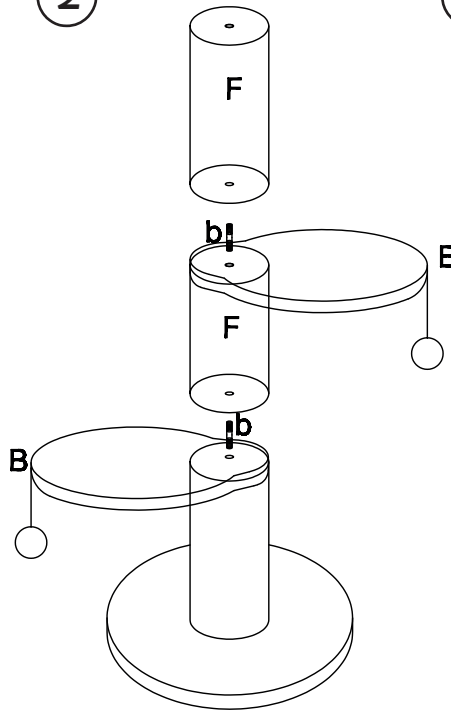

MANUAL

SCRATCHING POST

GIANNI

SIZE: **60x60x147**cm

4X

3X

4X

1X

1X

1X

1X

1

2

3

4