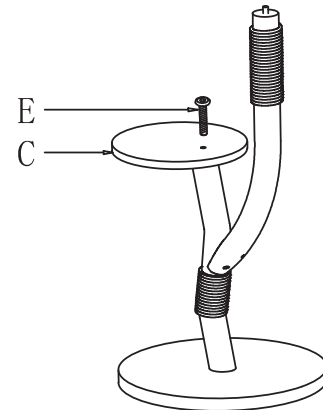

x2

MANUAL

SCRATCHING POST NINA

SIZE: 46x40x86cm

A

1PC

D

1PC

B

1PC

E

2PCS

C

1PC

F

1PC

1

2

3

4